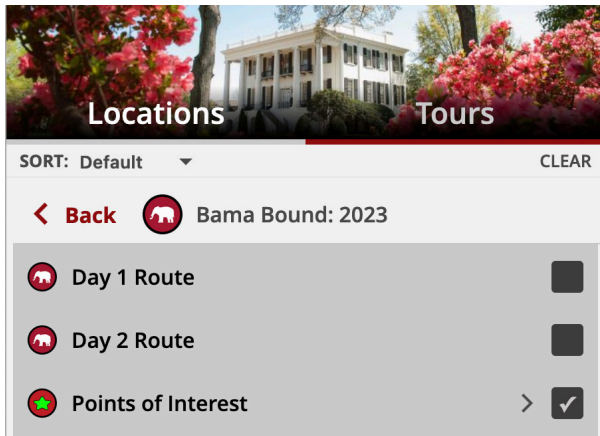

INTERACTIVE CAMPUS MAP

(view routes and live construction updates)

Through the interactive campus map you can:

- turn on Bama Bound routes for Day 1 and 2 and locate specific points of interest for orientation (click the 3 lines at the top left of your phone screen after visiting the QR code above)
- pull up parking information
- search buildings and any location on campus
- get step by step instructions by clicking the Wayfinding button at the top of the map.

TURN BY TURN DIRECTIONS TO CAMPUS PARKING DECKS

IF YOU'RE...	WHERE TO PARK	PARKING DECK ADDRESS
Lodging in Ridgecrest South or Ridgecrest West	Student Center Parking Deck	800 Campus Drive West
Attending Day 1 Parent and Student Orientation	Student Center Parking Deck	800 Campus Drive West
Attending Day 2 Student Orientation (and the student is in their own car)	Student Center Parking Deck	800 Campus Drive West
Attending Day 2 Parent Orientation	Capstone Parking Deck	921 2nd Avenue